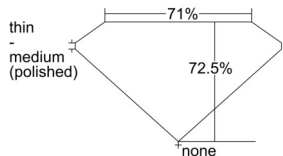

GIA®

FACSIMILE

GIA REPORT 2508085073

Verify this report at GIA.edu

GIA NATURAL DIAMOND DOSSIER®

August 02, 2024
GIA Report Number 2508085073
Shape and Cutting Style ..... Square Modified Brilliant
Measurements ..... 4.93 x 4.74 x 3.44 mm

GRADING RESULTS

Carat Weight ..... 0.62 carat
Color Grade ..... E
Clarity Grade VS2

ADDITIONAL GRADING INFORMATION

Polish ..... Excellent
Symmetry ..... Very Good
Fluorescence ..... None
Clarity Characteristics ..... Cloud, Crystal
Inscription(s): GIA 2508085073

PROPORTIONS

Profile not to actual proportions

GRADING SCALES

GIA COLOR SCALE		GIA CLARITY SCALE		
NEAR COLORLESS	D	VERY VERY SLIGHTLY INCLUDED	FLAWLESS	
	E		INTERNALLY FLAWLESS	
	F	VERY SLIGHTLY INCLUDED	VS₁	
	G		VS₂	
	H		VS₁	
	FAINT	I	SLIGHTLY INCLUDED	SI₁
		J		SI₂
		K	INCLUDED	I₁
		L		I₂
		M		I₃
N				
LIGHT	O			
	P			
	Q			
	R			
	S			
	T			
	U			
	V			
	W			
	X			
	Y			
	Z