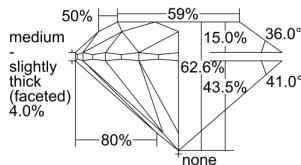

GIA®

FACSIMILE

GIA REPORT 3385662093

Verify this report at GIA.edu

GIA NATURAL DIAMOND DOSSIER®

May 12, 2021
GIA Report Number 3385662093
Shape and Cutting Style ..... Round Brilliant
Measurements ..... 5.87 - 5.91 x 3.69 mm

GRADING RESULTS

Carat Weight ..... 0.80 carat
Color Grade ..... M
Clarity Grade VS1
Cut Grade ..... Excellent

ADDITIONAL GRADING INFORMATION

Polish ..... Excellent
Symmetry ..... Excellent
Fluorescence ..... None
Clarity Characteristics..... Cloud, Pinpoint, Indented Natural
Inscription(s): GIA 3385662093

PROPORTIONS

Profile to actual proportions

GRADING SCALES

GIA COLOR SCALE	GIA CLARITY SCALE	GIA CUT SCALE	
D	FLAWLESS	EXCELLENT	
E	INTERNALLY FLAWLESS		
F		VVS₁	VERY GOOD
G	VVS₂		
H	VS₁	GOOD	
I	VS₂		
J	SI₁	FAIR	
K	SI₂		
L	I₁	POOR	
M	I₂		
N	I₃		
O			
P			
Q			
R			
S			
T			
U			
V			
W			
X			
Y			
Z