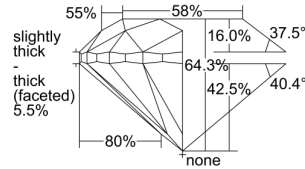

GIA®

FACSIMILE

GIA REPORT 3415357634

Verify this report at GIA.edu

GIA NATURAL DIAMOND DOSSIER®

November 25, 2021
GIA Report Number 3415357634
Shape and Cutting Style ..... Round Brilliant
Measurements ..... 5.55 - 5.62 x 3.59 mm

GRADING RESULTS

Carat Weight ..... 0.72 carat
Color Grade ..... M
Clarity Grade S11
Cut Grade ..... Very Good

ADDITIONAL GRADING INFORMATION

Polish ..... Excellent
Symmetry ..... Very Good
Fluorescence ..... None
Clarity Characteristics ..... Crystal
Inscription(s): GIA 3415357634

PROPORTIONS

Profile to actual proportions