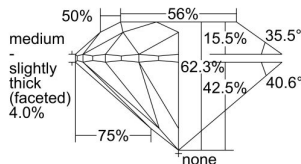

GIA®

FACSIMILE

GIA REPORT 3425993221

Verify this report at GIA.edu

GIA NATURAL DIAMOND DOSSIER®

May 20, 2022
GIA Report Number 3425993221
Shape and Cutting Style ..... Round Brilliant
Measurements ..... 5.69 - 5.74 x 3.56 mm

GRADING RESULTS

Carat Weight ..... 0.72 carat
Color Grade I
Clarity Grade VS1
Cut Grade ..... Excellent

ADDITIONAL GRADING INFORMATION

Polish ..... Excellent
Symmetry ..... Excellent
Fluorescence ..... Strong Blue
Clarity Characteristics ..... Crystal, Pinpoint
Inscription(s): GIA 3425993221

PROPORTIONS

Profile to actual proportions

GRADING SCALES

GIA COLOR SCALE	GIA CLARITY SCALE	GIA CUT SCALE	
D	FLAWLESS	EXCELLENT	
E	INTERNALLY FLAWLESS		
F		VVS₁	VERY GOOD
G	VVS₂		
H	VS₁	GOOD	
I	VS₂		
J	SI₁	FAIR	
K	SI₂		
L	I₁	POOR	
M	I₂		
N	I₃		
O			
P			
Q			
R			
S			
T			
U			
V			
W			
X			
Y			
Z