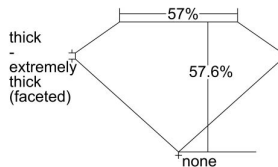

GIA®

FACSIMILE

GIA REPORT 3435791492

Verify this report at GIA.edu

GIA NATURAL DIAMOND DOSSIER®

June 22, 2022
GIA Report Number **3435791492**
Shape and Cutting Style ..... **Heart Brilliant**
Measurements ..... **5.34 x 6.36 x 3.67 mm**

GRADING RESULTS

Carat Weight ..... **0.80 carat**
Color Grade ..... **I**
Clarity Grade **VVS2**

ADDITIONAL GRADING INFORMATION

Polish ..... **Excellent**
Symmetry ..... **Excellent**
Fluorescence ..... **None**
Clarity Characteristics..... **Feather**
Inscription(s): GIA 3435791492

PROPORTIONS

Profile not to actual proportions

GRADING SCALES

GIA COLOR SCALE		GIA CLARITY SCALE	
COLORLESS	D	VERY VERY SLIGHTLY INCLUDED	FLAWLESS
	E		INTERNALLY FLAWLESS
	F		VVS₁
	G		VVS₂
	H		VS₁
	I		VS₂
	J		SI₁
	K		SI₂
	L		I₁
	M		I₂
NEAR COLORLESS	N	SLIGHTLY INCLUDED	I₃
	O		
	P		
	Q		
FAINT	R		
	S		
	T		
	U		
VERT LIGHT	V		
	W		
	X		
	Y		
LIGHT	Z