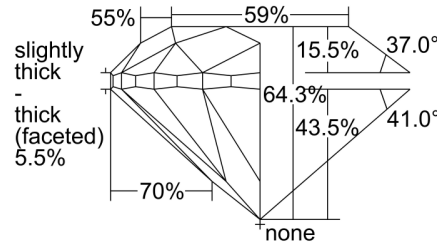

GIA NATURAL DIAMOND GRADING REPORT

July 29, 2022
 GIA Report Number 3435993389
 Shape and Cutting Style Round Brilliant
 Measurements 5.96 - 6.04 x 3.86 mm

GRADING RESULTS

Carat Weight 0.90 carat
 Color Grade J
 Clarity Grade VVS1
 Cut Grade Very Good

ADDITIONAL GRADING INFORMATION

Polish Excellent
 Symmetry Very Good
 Fluorescence None
 Inscription(s): GIA 3435993389

PROPORTIONS

Profile to actual proportions

CLARITY CHARACTERISTICS

KEY TO SYMBOLS*

- Feather
- Natural

* Red symbols denote internal characteristics (inclusions). Green or black symbols denote external characteristics (blemishes). Diagram is an approximate representation of the diamond, and symbols shown indicate type, position, and approximate size of clarity characteristics. All clarity characteristics may not be shown. Details of finish are not shown.