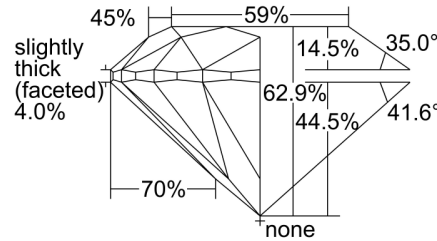

GIA NATURAL DIAMOND GRADING REPORT

October 06, 2022  
 GIA Report Number ..... 3445854764  
 Shape and Cutting Style ..... Round Brilliant  
 Measurements ..... 7.54 - 7.60 x 4.76 mm

GRADING RESULTS

Carat Weight ..... 1.70 carat  
 Color Grade ..... M  
 Clarity Grade ..... VVS1  
 Cut Grade ..... Excellent

Profile to actual proportions

CLARITY CHARACTERISTICS

KEY TO SYMBOLS\*

- Cloud
- Natural
- Pinpoint
- Feather
- Indented Natural

\* Red symbols denote internal characteristics (inclusions). Green or black symbols denote external characteristics (blemishes). Diagram is an approximate representation of the diamond, and symbols shown indicate type, position, and approximate size of clarity characteristics. All clarity characteristics may not be shown. Details of finish are not shown.