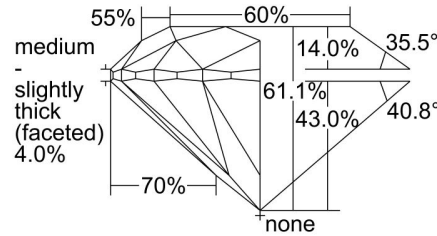

GIA NATURAL DIAMOND GRADING REPORT

January 04, 2023
 GIA Report Number 3455449269
 Shape and Cutting Style Round Brilliant
 Measurements 7.43 - 7.48 x 4.56 mm

GRADING RESULTS

Carat Weight 1.59 carat
 Color Grade L
 Clarity Grade VVS1
 Cut Grade Excellent

ADDITIONAL GRADING INFORMATION

Polish Excellent
 Symmetry Excellent
 Fluorescence None
 Inscription(s): GIA 3455449269
Comments: Additional pinpoints are not shown.

PROPORTIONS

Profile to actual proportions

CLARITY CHARACTERISTICS

KEY TO SYMBOLS*

- \ Needle
- Pinpoint

* Red symbols denote internal characteristics (inclusions). Green or black symbols denote external characteristics (blemishes). Diagram is an approximate representation of the diamond, and symbols shown indicate type, position, and approximate size of clarity characteristics. All clarity characteristics may not be shown. Details of finish are not shown.