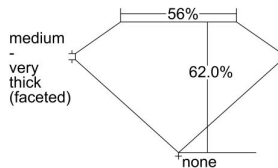

GIA®

FACSIMILE

GIA REPORT 3455453116

Verify this report at GIA.edu

GIA NATURAL DIAMOND DOSSIER®

December 23, 2022
GIA Report Number 3455453116
Shape and Cutting Style ..... Heart Brilliant
Measurements ..... 5.38 x 6.41 x 3.97 mm

GRADING RESULTS

Carat Weight ..... 0.80 carat
Color Grade ..... D
Clarity Grade SI2

ADDITIONAL GRADING INFORMATION

Polish ..... Excellent
Symmetry ..... Very Good
Fluorescence ..... None
Clarity Characteristics ..... Feather, Crystal
Inscription(s): GIA 3455453116

PROPORTIONS

Profile not to actual proportions

GRADING SCALES

GIA COLOR SCALE		GIA CLARITY SCALE			
COLORLESS	D	VERY VERY SLIGHTLY INCLUDED	FLAWLESS		
	E		INTERNALLY FLAWLESS		
	F	VERY SLIGHTLY INCLUDED	VVS₁		
	G		VVS₂		
	H		VS₁		
	NEAR COLORLESS	I	SLIGHTLY INCLUDED	VS₂	
		J		SI₁	
		FAINT	K	INCLUDED	SI₂
			L		I₁
			M		I₂
VERT LIGHT	N	LIGHT	I₃		
	O				
	P				
	Q				
	R