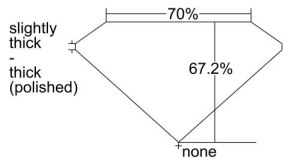

GIA®

FACSIMILE

GIA REPORT 3475454320

Verify this report at GIA.edu

GIA NATURAL DIAMOND DOSSIER®

August 28, 2023
GIA Report Number 3475454320
Shape and Cutting Style ..... **Cut-Cornered Rectangular Modified Brilliant**
Measurements ..... 5.12 x 4.20 x 2.82 mm

GRADING RESULTS

Carat Weight ..... 0.50 carat
Color Grade ..... K
Clarity Grade S11

ADDITIONAL GRADING INFORMATION

Polish ..... Excellent
Symmetry ..... Very Good
Fluorescence ..... None
Clarity Characteristics ..... Cloud, Crystal
Inscription(s): GIA 3475454320

PROPORTIONS

Profile not to actual proportions

GRADING SCALES

GIA COLOR SCALE		GIA CLARITY SCALE			
COLORLESS	D	VERY VERY SLIGHTLY INCLUDED	FLAWLESS		
	E		INTERNALLY FLAWLESS		
	F	VERY SLIGHTLY INCLUDED	VVS₁		
	G		VVS₂		
	H		VS₁		
	NEAR COLORLESS	I	SLIGHTLY INCLUDED	VS₂	
		J		S1₁	
		FAINT	K	INCLUDED	S1₂
			L		I₁
			M		I₂
VERT LIGHT	N	INCLUDED	I₃		
	O				
	P				
	Q				
	R				
	S				
	T				
LIGHT	U				
	V				
	W				
	X				
Y					
Z