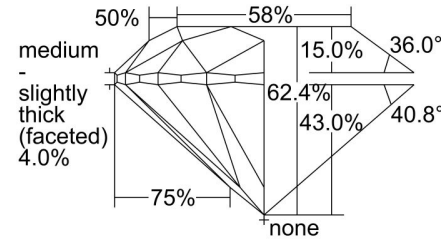

GIA NATURAL DIAMOND GRADING REPORT

October 23, 2023
 GIA Report Number 3475819548
 Shape and Cutting Style Round Brilliant
 Measurements 7.58 - 7.63 x 4.75 mm

GRADING RESULTS

Carat Weight 1.71 carat
 Color Grade N
 Clarity Grade VS1
 Cut Grade Excellent

ADDITIONAL GRADING INFORMATION

Polish Excellent
 Symmetry Excellent
 Fluorescence Medium Blue
 Inscription(s): GIA 3475819548
Comments: Pinpoints are not shown.

PROPORTIONS

Profile to actual proportions

CLARITY CHARACTERISTICS

KEY TO SYMBOLS*

- Crystal
- ⊗ Cloud
- ∖ Needle

* Red symbols denote internal characteristics (inclusions). Green or black symbols denote external characteristics (blemishes). Diagram is an approximate representation of the diamond, and symbols shown indicate type, position, and approximate size of clarity characteristics. All clarity characteristics may not be shown. Details of finish are not shown.