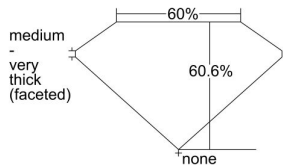

GIA®

FACSIMILE

GIA REPORT 3485090524

Verify this report at GIA.edu

GIA NATURAL DIAMOND DOSSIER®

November 15, 2023
GIA Report Number 3485090524
Shape and Cutting Style ..... Heart Brilliant
Measurements ..... 5.29 x 6.37 x 3.86 mm

GRADING RESULTS

Carat Weight ..... 0.80 carat
Color Grade ..... D
Clarity Grade VS1

ADDITIONAL GRADING INFORMATION

Polish ..... Excellent
Symmetry ..... Very Good
Fluorescence ..... None
Clarity Characteristics..... Crystal, Cloud, Needle, Pinpoint
Inscription(s): GIA 3485090524

PROPORTIONS

Profile not to actual proportions

GRADING SCALES

GIA COLOR SCALE		GIA CLARITY SCALE			
COLORLESS	D	VERY VERY SLIGHTLY INCLUDED	FLAWLESS		
	E		INTERNALLY FLAWLESS		
	F	VERY SLIGHTLY INCLUDED	VVS₁		
	G		VVS₂		
	H		VS₁		
	NEAR COLORLESS	I	SLIGHTLY INCLUDED	VS₂	
		J		SI₁	
		FAINT	K	INCLUDED	SI₂
			L		I₁
			M		I₂
VERT LIGHT	N	LIGHT	I₃		
	O				
	P				
	Q				
	R