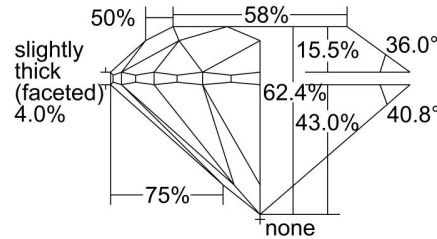

GIA NATURAL DIAMOND GRADING REPORT

December 21, 2023
 GIA Report Number 3485204839
 Shape and Cutting Style Round Brilliant
 Measurements 6.72 - 6.76 x 4.21 mm

GRADING RESULTS

Carat Weight 1.20 carat
 Color Grade K
 Clarity Grade VS1
 Cut Grade Excellent

ADDITIONAL GRADING INFORMATION

Polish Excellent
 Symmetry Excellent
 Fluorescence Faint
 Inscription(s): GIA 3485204839
 Comments: Additional pinpoints are not shown.

PROPORTIONS

Profile to actual proportions

CLARITY CHARACTERISTICS

KEY TO SYMBOLS*

-  Feather
-  Needle
-  Cloud
-  Indented Natural
-  Pinpoint

* Red symbols denote internal characteristics (inclusions). Green or black symbols denote external characteristics (blemishes). Diagram is an approximate representation of the diamond, and symbols shown indicate type, position, and approximate size of clarity characteristics. All clarity characteristics may not be shown. Details of finish are not shown.