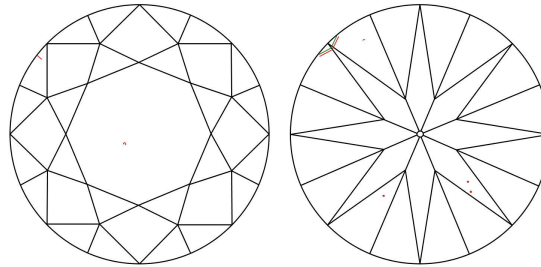

GIA NATURAL DIAMOND GRADING REPORT

December 21, 2023
 GIA Report Number 3485204839
 Shape and Cutting Style Round Brilliant
 Measurements 6.72 - 6.76 x 4.21 mm

GRADING RESULTS

Carat Weight 1.20 carat
 Color Grade K
 Clarity Grade VS1
 Cut Grade Excellent

ADDITIONAL GRADING INFORMATION

Polish Excellent
 Symmetry Excellent
 Fluorescence Faint
 Inscription(s): GIA 3485204839
 Comments: Additional pinpoints are not shown.

PROPORTIONS

Profile to actual proportions

CLARITY CHARACTERISTICS

KEY TO SYMBOLS*

-  Feather
-  Needle
-  Cloud
-  Indented Natural
-  Pinpoint

* Red symbols denote internal characteristics (inclusions). Green or black symbols denote external characteristics (blemishes). Diagram is an approximate representation of the diamond, and symbols shown indicate type, position, and approximate size of clarity characteristics. All clarity characteristics may not be shown. Details of finish are not shown.