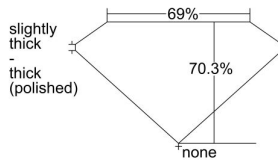

GIA®

FACSIMILE

GIA REPORT 3485309631

Verify this report at GIA.edu

GIA NATURAL DIAMOND DOSSIER®

January 08, 2024
GIA Report Number **3485309631**
Shape and Cutting Style ..... **Cut-Cornered Rectangular Modified Brilliant**
Measurements ..... **4.18 x 3.42 x 2.40 mm**

GRADING RESULTS

Carat Weight ..... **0.30 carat**
Color Grade ..... **F**
Clarity Grade **VS1**

ADDITIONAL GRADING INFORMATION

Polish ..... **Good**
Symmetry ..... **Good**
Fluorescence ..... **Strong Blue**
Clarity Characteristics ..... **Needle, Cavity**
Inscription(s): **GIA 3485309631**

PROPORTIONS

Profile not to actual proportions

GRADING SCALES

GIA COLOR SCALE		GIA CLARITY SCALE			
COLORLESS	D	VERY VERY SLIGHTLY INCLUDED	FLAWLESS		
	E		INTERNALLY FLAWLESS		
	F	VERY SLIGHTLY INCLUDED	VVS₁		
	G		VVS₂		
	NEAR COLORLESS	H	SLIGHTLY INCLUDED	VS₁	
		I		VS₂	
	FAINT	J	INCLUDED	SI₁	
		K		SI₂	
		VERY FAINT	L	INCLUDED	I₁
			M		I₂
VERTICALLY FAINT		N	INCLUDED	I₃	
		O			
		P			
		Q			
LIGHT	R				
	S				
	T				
	U				
	V				
	Z