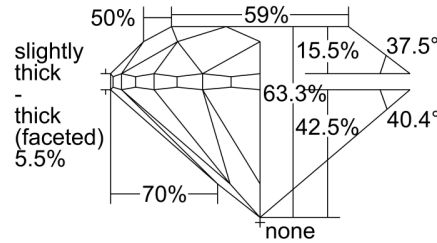

### GRADING RESULTS

Carat Weight ..... 1.00 carat

Color Grade ..... K

Clarity Grade ..... SI2

Cut Grade ..... Very Good

### PROPORTIONS

Profile to actual proportions

### CLARITY CHARACTERISTICS