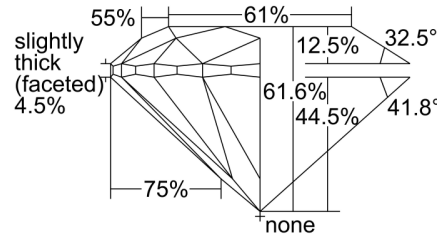

GIA REPORT
3485875555

Verify this report at GIA.edu

FACSIMILE

This is a digital representation of the original GIA Report. This representation might not be accepted in lieu of the original GIA Report in certain circumstances. The original GIA Report includes certain security features which are not reproducible on this facsimile.

GIA NATURAL DIAMOND GRADING REPORT

March 20, 2024
GIA Report Number 3485875555
Shape and Cutting Style ..... Round Brilliant
Measurements ..... 6.38 - 6.43 x 3.94 mm

GRADING RESULTS

Carat Weight ..... 1.00 carat
Color Grade ..... K
Clarity Grade VS2
Cut Grade ..... Excellent

ADDITIONAL GRADING INFORMATION

Polish ..... Excellent
Symmetry ..... Excellent
Fluorescence ..... None
Inscription(s): GIA 3485875555
Comments: Clouds are not shown.

PROPORTIONS

Profile to actual proportions