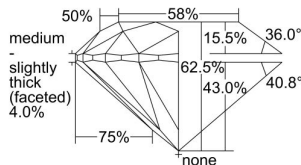

GIA®

FACSIMILE

GIA REPORT 3495264306

Verify this report at GIA.edu

GIA NATURAL DIAMOND DOSSIER®

May 06, 2024
GIA Report Number 3495264306
Shape and Cutting Style ..... Round Brilliant
Measurements ..... 4.68 - 4.70 x 2.93 mm

GRADING RESULTS

Carat Weight ..... 0.40 carat
Color Grade ..... N, Very Light Brown
Clarity Grade VS1
Cut Grade ..... Excellent

ADDITIONAL GRADING INFORMATION

Polish ..... Excellent
Symmetry ..... Excellent
Fluorescence ..... None
Clarity Characteristics ..... Crystal, Cloud, Needle
Inscription(s): GIA 3495264306

PROPORTIONS

Profile to actual proportions

GRADING SCALES

GIA COLOR SCALE	GIA CLARITY SCALE	GIA CUT SCALE	
D	FLAWLESS	EXCELLENT	
E	INTERNALLY FLAWLESS		
F		VVS₁	VERY GOOD
G	VVS₂		
H	VS₁	GOOD	
I	VS₂		
J	SI₁	FAIR	
K	SI₂		
L	I₁	POOR	
M	I₂		
N	I₃		
O			
P			
Q			
R			
S			
T			
U			
V			
W			
X			
Y			
Z