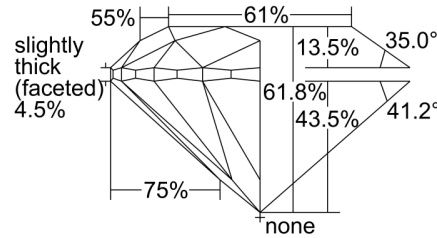

GIA NATURAL DIAMOND GRADING REPORT

 July 04, 2024
 GIA Report Number **3495833186**
 Shape and Cutting Style **Round Brilliant**
 Measurements **6.38 - 6.40 x 3.95 mm**
GRADING RESULTS

 Carat Weight **1.01 carat**
 Color Grade **F**
 Clarity Grade **VS1**
 Cut Grade **Excellent**
ADDITIONAL GRADING INFORMATION

 Polish **Excellent**
 Symmetry **Excellent**
 Fluorescence **None**

 Inscription(s): **GIA 3495833186**
Comments: Clouds are not shown. Surface graining is not shown.

PROPORTIONS

Profile to actual proportions