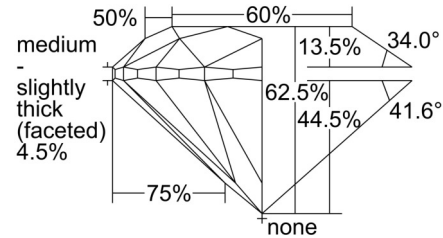

GIA NATURAL DIAMOND GRADING REPORT

August 28, 2024

GIA Report Number 3495945921

Shape and Cutting Style Round Brilliant

Measurements 6.55 - 6.59 x 4.11 mm

GRADING RESULTS

Carat Weight 1.10 carat

Color Grade H

Clarity Grade SI1

Cut Grade Excellent

ADDITIONAL GRADING INFORMATION

Polish Excellent

Symmetry Excellent

Fluorescence None

Inscription(s): GIA 3495945921

Comments: Clouds are not shown. Surface graining is not shown.

PROPORTIONS

Profile to actual proportions

CLARITY CHARACTERISTICS

KEY TO SYMBOLS*

- Crystal
- ∖ Needle

* Red symbols denote internal characteristics (inclusions). Green or black symbols denote external characteristics (blemishes). Diagram is an approximate representation of the diamond, and symbols shown indicate type, position, and approximate size of clarity characteristics. All clarity characteristics may not be shown. Details of finish are not shown.