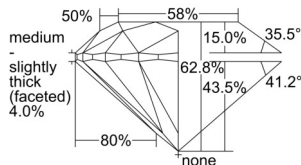

GIA®

FACSIMILE

GIA REPORT 3505122591

Verify this report at GIA.edu

GIA NATURAL DIAMOND DOSSIER®

August 12, 2024
GIA Report Number 3505122591
Shape and Cutting Style ..... Round Brilliant
Measurements ..... 5.95 - 5.98 x 3.75 mm

GRADING RESULTS

Carat Weight ..... 0.83 carat
Color Grade ..... K
Clarity Grade VS1
Cut Grade ..... Excellent

ADDITIONAL GRADING INFORMATION

Polish ..... Excellent
Symmetry ..... Excellent
Fluorescence ..... Strong Blue
Clarity Characteristics..... Crystal, Cloud, Needle, Pinpoint
Inspection(s): GIA 3505122591

PROPORTIONS

Profile to actual proportions