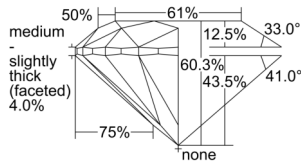

GIA®

FACSIMILE

GIA REPORT 3505124481

Verify this report at GIA.edu

GIA NATURAL DIAMOND DOSSIER®

August 13, 2024
GIA Report Number 3505124481
Shape and Cutting Style ..... Round Brilliant
Measurements ..... 5.10 - 5.13 x 3.09 mm

GRADING RESULTS

Carat Weight ..... 0.50 carat
Color Grade ..... F
Clarity Grade SI2
Cut Grade ..... Excellent

ADDITIONAL GRADING INFORMATION

Polish ..... Excellent
Symmetry ..... Excellent
Fluorescence ..... None
Clarity Characteristics ..... Cloud, Crystal
Inscription(s): GIA 3505124481

PROPORTIONS

Profile to actual proportions

GRADING SCALES

GIA COLOR SCALE	GIA CLARITY SCALE	GIA CUT SCALE	
D	FLAWLESS	EXCELLENT	
E	INTERNALLY FLAWLESS		
F		VVS₁	VERY GOOD
G	VVS₂		
H	VS₁	GOOD	
I	VS₂		
J	SI₁	FAIR	
K	SI₂		
L	I₁	POOR	
M	I₂		
N	I₃		
O