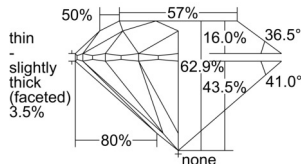

GIA®

FACSIMILE

GIA REPORT 3505137321

Verify this report at GIA.edu

GIA NATURAL DIAMOND DOSSIER®

August 08, 2024
GIA Report Number 3505137321
Shape and Cutting Style ..... Round Brilliant
Measurements ..... 5.77 - 5.80 x 3.64 mm

GRADING RESULTS

Carat Weight ..... 0.75 carat
Color Grade I
Clarity Grade VVS2
Cut Grade ..... Excellent

ADDITIONAL GRADING INFORMATION

Polish ..... Excellent
Symmetry ..... Excellent
Fluorescence ..... None
Clarity Characteristics..... Needle, Pinpoint, Cloud
Inscription(s): GIA 3505137321

PROPORTIONS

Profile to actual proportions

GRADING SCALES

GIA COLOR SCALE	GIA CLARITY SCALE	GIA CUT SCALE	
D	FLAWLESS	EXCELLENT	
E	INTERNALLY FLAWLESS		
F		VVS₁	VERY GOOD
G	VVS₂		
H	VS₁	GOOD	
I	VS₂		
J	SI₁	FAIR	
K	SI₂		
L	I₁	POOR	
M	I₂		
N	I₃		
O			
P			
Q			
R			
S			
T			
U			
V			
W			
X			
Y			
Z