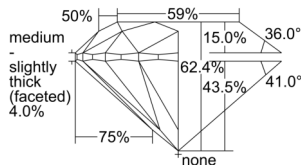

GIA®

FACSIMILE

GIA REPORT 3505223616

Verify this report at GIA.edu

GIA NATURAL DIAMOND DOSSIER®

August 20, 2024
GIA Report Number 3505223616
Shape and Cutting Style ..... Round Brilliant
Measurements ..... 5.73 - 5.76 x 3.59 mm

GRADING RESULTS

Carat Weight ..... 0.74 carat
Color Grade I
Clarity Grade ..... Internally Flawless
Cut Grade ..... Excellent

ADDITIONAL GRADING INFORMATION

Polish ..... Excellent
Symmetry ..... Excellent
Fluorescence ..... None
Clarity Characteristics ..... Minor Details of Polish
Inscription(s): GIA 3505223616

PROPORTIONS

Profile to actual proportions

GRADING SCALES

GIA COLOR SCALE	GIA CLARITY SCALE	GIA CUT SCALE	
D	FLAWLESS	EXCELLENT	
E	INTERNALLY FLAWLESS		
F		VVS₁	VERY GOOD
G	VVS₂		
H	VS₁	GOOD	
I	VS₂		
J	SI₁	FAIR	
K	SI₂		
L	I₁	POOR	
M			
N			
O	I₂		
P			
Q			
R	I₃		
S			
T			
U			
V			
W			
X			
Y			
Z