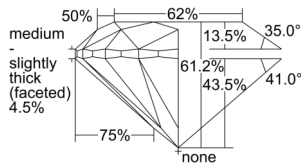

GIA®

FACSIMILE

GIA REPORT 3505229096

Verify this report at GIA.edu

GIA NATURAL DIAMOND DOSSIER®

August 20, 2024
GIA Report Number 3505229096
Shape and Cutting Style ..... Round Brilliant
Measurements ..... 5.64 - 5.68 x 3.46 mm

GRADING RESULTS

Carat Weight ..... 0.70 carat
Color Grade ..... G
Clarity Grade S11
Cut Grade ..... Excellent

ADDITIONAL GRADING INFORMATION

Polish ..... Excellent
Symmetry ..... Excellent
Fluorescence ..... None
Clarity Characteristics ..... Feather
Inscription(s): GIA 3505229096

PROPORTIONS

Profile to actual proportions

GRADING SCALES

GIA COLOR SCALE	GIA CLARITY SCALE	GIA CUT SCALE	
D	FLAWLESS	EXCELLENT	
E	INTERNALLY FLAWLESS		
F		VVS₁	VERY GOOD
G	VVS₂		
H	VS₁	GOOD	
I	VS₂		
J	S1₁	FAIR	
K	S1₂		
L	I₁	POOR	
M	I₂		
N	I₃		
O			
P			
Q			
R			
S			
T			
U			
V			
W			
X			
Y			
Z