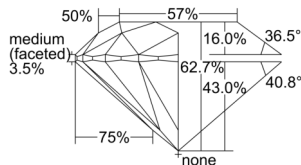

GIA®

FACSIMILE

GIA REPORT 3505236455

Verify this report at GIA.edu

GIA NATURAL DIAMOND DOSSIER®

August 22, 2024
GIA Report Number 3505236455
Shape and Cutting Style ..... Round Brilliant
Measurements ..... 5.90 - 5.93 x 3.71 mm

GRADING RESULTS

Carat Weight ..... 0.80 carat
Color Grade ..... E
Clarity Grade VS2
Cut Grade ..... Excellent

ADDITIONAL GRADING INFORMATION

Polish ..... Excellent
Symmetry ..... Excellent
Fluorescence ..... None
Clarity Characteristics ..... Crystal, Cloud
Inscription(s): GIA 3505236455

PROPORTIONS

Profile to actual proportions

GRADING SCALES

GIA COLOR SCALE	GIA CLARITY SCALE	GIA CUT SCALE	
D	FLAWLESS	EXCELLENT	
E	INTERNALLY FLAWLESS		
F		VVS₁	VERY GOOD
G	VVS₂		
H	VS₁	GOOD	
I	VS₂		
J	SI₁	FAIR	
K	SI₂		
L	I₁	POOR	
M	I₂		
N	I₃		
O			
P			
Q			
R			
S			
T			
U			
V			
W			
X			
Y			
Z