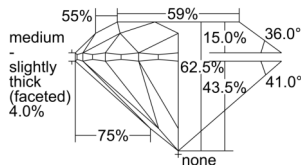

GIA®

FACSIMILE

GIA REPORT 3505250988

Verify this report at GIA.edu

GIA NATURAL DIAMOND DOSSIER®

August 22, 2024
GIA Report Number 3505250988
Shape and Cutting Style ..... Round Brilliant
Measurements ..... 5.87 - 5.90 x 3.68 mm

GRADING RESULTS

Carat Weight ..... 0.80 carat
Color Grade ..... D
Clarity Grade S11
Cut Grade ..... Excellent

ADDITIONAL GRADING INFORMATION

Polish ..... Excellent
Symmetry ..... Excellent
Fluorescence ..... Strong Blue
Clarity Characteristics ..... Crystal
Inscription(s): GIA 3505250988

PROPORTIONS

Profile to actual proportions

GRADING SCALES

GIA COLOR SCALE	GIA CLARITY SCALE	GIA CUT SCALE	
D	FLAWLESS	EXCELLENT	
E	INTERNALLY FLAWLESS		
F		VVS₁	VERY GOOD
G	VVS₂		
H	VS₁	GOOD	
I	VS₂		
J	S1₁	FAIR	
K	S1₂		
L	I₁	POOR	
M	I₂		
N	I₃		
O			
P			
Q			
R			
S			
T			
U			
V			
W			
X			
Y			
Z