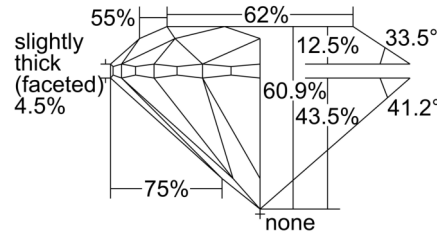

GIA NATURAL DIAMOND GRADING REPORT

October 10, 2024
 GIA Report Number 3505605538
 Shape and Cutting Style Round Brilliant
 Measurements 6.38 - 6.42 x 3.90 mm

GRADING RESULTS

Carat Weight 1.00 carat
 Color Grade D
 Clarity Grade SI1
 Cut Grade Excellent

ADDITIONAL GRADING INFORMATION

Polish Excellent
 Symmetry Excellent
 Fluorescence None
 Inscription(s): GIA 3505605538
 Comments: Pinpoints are not shown.

PROPORTIONS

Profile to actual proportions

CLARITY CHARACTERISTICS

KEY TO SYMBOLS*

- Feather
- Needle
- Natural

* Red symbols denote internal characteristics (inclusions). Green or black symbols denote external characteristics (blemishes). Diagram is an approximate representation of the diamond, and symbols shown indicate type, position, and approximate size of clarity characteristics. All clarity characteristics may not be shown. Details of finish are not shown.