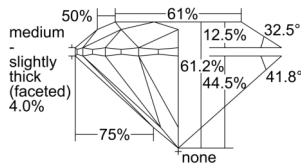

GIA®

FACSIMILE

GIA REPORT 3505631549

Verify this report at GIA.edu

GIA NATURAL DIAMOND DOSSIER®

October 10, 2024
GIA Report Number 3505631549
Shape and Cutting Style ..... Round Brilliant
Measurements ..... 5.08 - 5.12 x 3.12 mm

GRADING RESULTS

Carat Weight ..... 0.50 carat
Color Grade ..... E
Clarity Grade VVS2
Cut Grade ..... Excellent

ADDITIONAL GRADING INFORMATION

Polish ..... Excellent
Symmetry ..... Excellent
Fluorescence ..... Medium Blue
Clarity Characteristics..... Cloud, Pinpoint, Indented Natural,
Surface Graining

Inscription(s): GIA 3505631549

PROPORTIONS

Profile to actual proportions

GRADING SCALES

GIA COLOR SCALE		GIA CLARITY SCALE		GIA CUT SCALE
COLORLESS	D	FLAWLESS	VERY VERY SLIGHTLY INCLUDED	EXCELLENT
	E			
	F	INTERNALLY FLAWLESS		
	G			
	H	VVS₁		VERY GOOD
	I	VVS₂		
	J	VS₁		GOOD
	K			
	L			
	M	VS₂		FAIR
N				
O	SI₁	POOR		
P				
Q				
R	SI₂			
S				
T	I₁			
U				
V				
W	I₂			
X				
Y				
Z	I₃