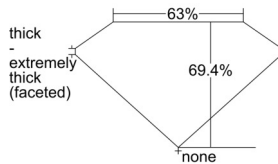

GIA®

FACSIMILE

GIA REPORT 3505777351

Verify this report at GIA.edu

GIA NATURAL DIAMOND DOSSIER®

November 01, 2024
GIA Report Number 3505777351
Shape and Cutting Style ..... Marquise Brilliant
Measurements ..... 5.98 x 3.45 x 2.40 mm

GRADING RESULTS

Carat Weight ..... 0.30 carat
Color Grade ..... D
Clarity Grade VVS2

ADDITIONAL GRADING INFORMATION

Polish ..... Very Good
Symmetry ..... Good
Fluorescence ..... None
Clarity Characteristics ..... Indented Natural
Inscription(s): GIA 3505777351

PROPORTIONS

Profile not to actual proportions

GRADING SCALES

GIA COLOR SCALE		GIA CLARITY SCALE			
COLORLESS	D	VERY VERY SLIGHTLY INCLUDED	FLAWLESS		
	E		INTERNALLY FLAWLESS		
	F		VVS₁		
	NEAR COLORLESS	G	VERY SLIGHTLY INCLUDED	VVS₂	
		H		VS₁	
		FANT	I	SLIGHTLY INCLUDED	VS₂
			J		SI₁
	LIGHT	K	INCLUDED	SI₂	
		L		I₁	
		M	NOT LISTED	I₂	
N		I₃			
O					
P					
Q					
R					
S					
T					
U					
V					
W					
X					
Y					
Z