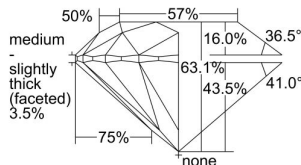

GIA®

FACSIMILE

GIA REPORT 5212995725

Verify this report at GIA.edu

GIA NATURAL DIAMOND DOSSIER®

October 15, 2021
GIA Report Number 5212995725
Shape and Cutting Style ..... Round Brilliant
Measurements ..... 5.87 - 5.91 x 3.71 mm

GRADING RESULTS

Carat Weight ..... 0.80 carat
Color Grade ..... M
Clarity Grade VVS1
Cut Grade ..... Excellent

ADDITIONAL GRADING INFORMATION

Polish ..... Excellent
Symmetry ..... Excellent
Fluorescence ..... None
Clarity Characteristics ..... Pinpoint, Chip
Inscription(s): GIA 5212995725

PROPORTIONS

Profile to actual proportions

GRADING SCALES

GIA COLOR SCALE	GIA CLARITY SCALE	GIA CUT SCALE	
D	FLAWLESS	EXCELLENT	
E	INTERNALLY FLAWLESS		
F		VVS₁	VERY GOOD
G	VVS₂		
H	VS₁	GOOD	
I	VS₂		
J	SI₁	FAIR	
K	SI₂		
L	I₁	POOR	
M	I₂		
N	I₃		
O			
P			
Q			
R			
S			
T			
U			
V			
W			
X			
Y			
Z