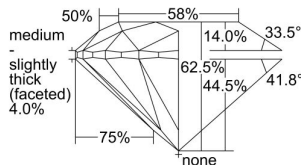

GIA®

FACSIMILE

GIA REPORT 5221538161

Verify this report at GIA.edu

GIA NATURAL DIAMOND DOSSIER®

August 05, 2022
GIA Report Number 5221538161
Shape and Cutting Style ..... Round Brilliant
Measurements ..... 5.96 - 5.99 x 3.73 mm

GRADING RESULTS

Carat Weight ..... 0.82 carat
Color Grade ..... E
Clarity Grade SI2
Cut Grade ..... Excellent

ADDITIONAL GRADING INFORMATION

Polish ..... Excellent
Symmetry ..... Excellent
Fluorescence ..... None
Clarity Characteristics ..... Cloud, Crystal
Inscription(s): GIA 5221538161

PROPORTIONS

Profile to actual proportions

GRADING SCALES

GIA COLOR SCALE

COLORED	D
	E
	F
	G
	H
	I
	J
NEAR COLORLESS	K
	L
	M
	N
	O
	P
	Q
	R
	S
	T
	U
	V
	W
	X
	Y
	Z

GIA CLARITY SCALE

VERY VERY SLIGHTLY INCLUDED	FLAWLESS
	INTERNALLY FLAWLESS
VERY SLIGHTLY INCLUDED	VVS₁
	VVS₂
SLIGHTLY INCLUDED	VS₁
	VS₂
INCLUDED	SI₁
	SI₂
	I₁
	I₂
	I₃

GIA CUT SCALE

EXCELLENT
VERY GOOD
GOOD
FAIR
POOR