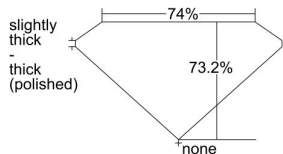

GIA®

FACSIMILE

GIA REPORT 5221563485

Verify this report at GIA.edu

GIA NATURAL DIAMOND DOSSIER®

July 28, 2022
GIA Report Number 5221563485
Shape and Cutting Style ..... Square Modified Brilliant
Measurements ..... 4.88 x 4.79 x 3.51 mm

GRADING RESULTS

Carat Weight ..... 0.71 carat
Color Grade ..... D
Clarity Grade VS2

ADDITIONAL GRADING INFORMATION

Polish ..... Excellent
Symmetry ..... Excellent
Fluorescence ..... None
Clarity Characteristics ..... Crystal, Cloud
Inscription(s): GIA 5221563485

PROPORTIONS

Profile not to actual proportions

GRADING SCALES

GIA COLOR SCALE		GIA CLARITY SCALE			
COLORLESS	D	VERY VERY SLIGHTLY INCLUDED	FLAWLESS		
	E		INTERNALLY FLAWLESS		
	F		VVS₁		
	G		VVS₂		
	NEAR COLORLESS	H	VERY SLIGHTLY INCLUDED	VS₁	
		I		VS₂	
		FAINT	J	SLIGHTLY INCLUDED	SI₁
			K		SI₂
	L		I₁		
	VERT LIGHT		M	INCLUDED	I₂
N			I₃		
O					
P					
Q					
R					
LIGHT	S				
	T				
	U				
	V				
	W				
	X				
Y					
Z