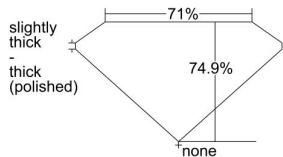

GIA®

FACSIMILE

GIA REPORT 5221564953

Verify this report at GIA.edu

GIA NATURAL DIAMOND DOSSIER®

July 29, 2022
GIA Report Number 5221564953
Shape and Cutting Style ..... Square Modified Brilliant
Measurements ..... 4.95 x 4.73 x 3.55 mm

GRADING RESULTS

Carat Weight ..... 0.70 carat
Color Grade ..... D
Clarity Grade VS2

ADDITIONAL GRADING INFORMATION

Polish ..... Excellent
Symmetry ..... Very Good
Fluorescence ..... None
Clarity Characteristics ..... Crystal
Inscription(s): GIA 5221564953

PROPORTIONS

Profile not to actual proportions

GRADING SCALES

GIA COLOR SCALE		GIA CLARITY SCALE			
COLORLESS	D	VERY VERY SLIGHTLY INCLUDED	FLAWLESS		
	E		INTERNALLY FLAWLESS		
	F		VVS₁		
	G		VVS₂		
	H		VS₁		
	I		VS₂		
	NEAR COLORLESS	J	VERY SLIGHTLY INCLUDED	SI₁	
		K		SI₂	
		L		I₁	
		FAINT	M	SLIGHTLY INCLUDED	I₂
N			I₃		
O					
VERT LIGHT	P		INCLUDED		
	Q				
	R				
	S				
	T				
	U				
LIGHT	V				
	W				
	X				
	Y				
	Z