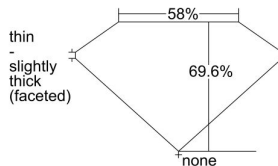

GIA®

FACSIMILE

GIA REPORT 5221565570

Verify this report at GIA.edu

GIA NATURAL DIAMOND DOSSIER®

July 28, 2022
GIA Report Number 5221565570
Shape and Cutting Style ..... Cushion Modified Brilliant
Measurements ..... 6.05 x 4.80 x 3.34 mm

GRADING RESULTS

Carat Weight ..... 0.84 carat
Color Grade ..... E
Clarity Grade S11

ADDITIONAL GRADING INFORMATION

Polish ..... Excellent
Symmetry ..... Very Good
Fluorescence ..... Medium Blue
Clarity Characteristics ..... Cloud, Crystal
Inscription(s): GIA 5221565570

PROPORTIONS

Profile not to actual proportions

GRADING SCALES

GIA COLOR SCALE		GIA CLARITY SCALE		
NEAR COLORLESS	D	VERY VERY SLIGHTLY INCLUDED	FLAWLESS	
	E		INTERNALLY FLAWLESS	
	F	VERY SLIGHTLY INCLUDED	VVS₁	
	G		VVS₂	
	H		VS₁	
	FAINT	I	SLIGHTLY INCLUDED	VS₂
		J		S1₁
		K	INCLUDED	S1₂
		L		I₁
		M		I₂
LIGHT	N		I₃	
	O			
	P			
	Q			
	R