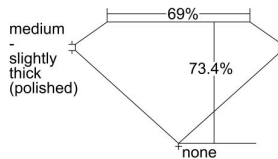

GIA®

FACSIMILE

GIA REPORT 5221580149

Verify this report at GIA.edu

GIA NATURAL DIAMOND DOSSIER®

August 08, 2022
GIA Report Number 5221580149
Shape and Cutting Style ..... Square Modified Brilliant
Measurements ..... 5.03 x 4.83 x 3.54 mm

GRADING RESULTS

Carat Weight ..... 0.73 carat
Color Grade ..... K
Clarity Grade VVS2

ADDITIONAL GRADING INFORMATION

Polish ..... Excellent
Symmetry ..... Very Good
Fluorescence ..... None
Clarity Characteristics..... Pinpoint, Cavity, Feather, Cloud
Inscription(s): GIA 5221580149

PROPORTIONS

Profile not to actual proportions

GRADING SCALES

GIA COLOR SCALE		GIA CLARITY SCALE			
COLORLESS	D	VERY VERY SLIGHTLY INCLUDED	FLAWLESS		
	E		INTERNALLY FLAWLESS		
	F		VVS₁		
	NEAR COLORLESS	G	VERY SLIGHTLY INCLUDED	VVS₂	
		H		VS₁	
		FAINT	I	SLIGHTLY INCLUDED	VS₂
			J		SI₁
			K		SI₂
	LIGHT	L	INCLUDED	I₁	
		M		I₂	
N		I₃			
O					
P					
Q					
R