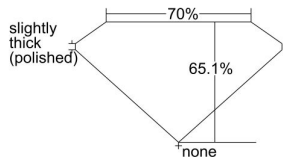

GIA®

FACSIMILE

GIA REPORT 5221604686

Verify this report at GIA.edu

GIA NATURAL DIAMOND DOSSIER®

August 23, 2022
GIA Report Number 5221604686
Shape and Cutting Style ..... **Cut-Cornered Rectangular Modified Brilliant**
Measurements ..... 5.45 x 4.10 x 2.66 mm

GRADING RESULTS

Carat Weight ..... 0.50 carat
Color Grade ..... D
Clarity Grade S11

ADDITIONAL GRADING INFORMATION

Polish ..... Very Good
Symmetry ..... Very Good
Fluorescence ..... Faint
Clarity Characteristics ..... Crystal
Inscription(s): GIA 5221604686

PROPORTIONS

Profile not to actual proportions

GRADING SCALES

GIA COLOR SCALE		GIA CLARITY SCALE			
COLORLESS	D	VERY VERY SLIGHTLY INCLUDED	FLAWLESS		
	E		INTERNALLY FLAWLESS		
	F	VERY SLIGHTLY INCLUDED	VVS₁		
	G		VVS₂		
	H		VS₁		
	NEAR COLORLESS	I	SLIGHTLY INCLUDED	VS₂	
		J		S1₁	
		FAINT	K	INCLUDED	S1₂
			L		I₁
			M		I₂
VERT LIGHT	N	INCLUDED	I₃		
	O				
	P				
	Q				
	R				
	S				
	T				
LIGHT	U				
	V				
	W				
	X				
Y					
Z