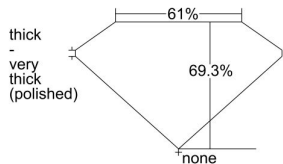

GIA®

FACSIMILE

GIA REPORT 5221786687

Verify this report at GIA.edu

GIA NATURAL DIAMOND DOSSIER®

January 12, 2023
GIA Report Number 5221786687
Shape and Cutting Style ..... **Cut-Cornered Rectangular Modified Brilliant**
Measurements ..... 5.61 x 4.61 x 3.19 mm

GRADING RESULTS

Carat Weight ..... 0.70 carat
Color Grade L
Clarity Grade VS2

ADDITIONAL GRADING INFORMATION

Polish ..... Very Good
Symmetry ..... Very Good
Fluorescence ..... Strong Blue
Clarity Characteristics ..... Crystal
Inscription(s): GIA 5221786687

PROPORTIONS

Profile not to actual proportions

GRADING SCALES

GIA COLOR SCALE		GIA CLARITY SCALE			
COLORLESS	D	VERY VERY SLIGHTLY INCLUDED	FLAWLESS		
	E		INTERNALLY FLAWLESS		
	F	VERY SLIGHTLY INCLUDED	VVS₁		
	G		VVS₂		
	H		VS₁		
	NEAR COLORLESS	I	SLIGHTLY INCLUDED	VS₂	
		J		SI₁	
		FAINT	K	INCLUDED	SI₂
			L		I₁
			M		I₂
VERT LIGHT	N	LIGHT	I₃		
	O				
	P				
	Q				
	R