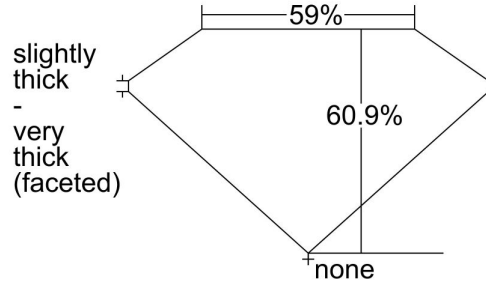

GIA®

GIA NATURAL DIAMOND DOSSIER®

January 13, 2023
 GIA Report Number..... 5221786858
 Shape and Cutting Style..... Heart Brilliant
 Measurements.....5.23 x 6.25 x 3.81 mm

GRADING RESULTS

Carat Weight.....0.76 carat
 Color Grade..... G
 Clarity Grade..... VVS1

ADDITIONAL GRADING INFORMATION

Polish..... Very Good
 Symmetry..... Very Good
 Fluorescence..... None
 Clarity Characteristics..... Cloud, Pinpoint, Chip, Surface
 Graining

Inscription(s): GIA 5221786858

PROPORTIONS

Profile not to actual proportions

COMMENTS

GIA COLOR SCALE

D	E	F	G	H	I	J	K	L	M	N	O	P	Q	R	S	T	U	V	W	X	Y	Z
COLORLESS				NEAR COLORLESS		FAINT		VERY LIGHT				LIGHT										

GIA CLARITY SCALE

FLAWLESS	INTERNALLY FLAWLESS	VVS ₁	VVS ₂	VS ₁	VS ₂	SI ₁	SI ₂	I ₁	I ₂	I ₃
		VERY VERY SLIGHTLY INCLUDED		VERY SLIGHTLY INCLUDED		SLIGHTLY INCLUDED		INCLUDED		