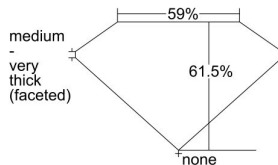

GIA®

FACSIMILE

GIA REPORT 5221787274

Verify this report at GIA.edu

GIA NATURAL DIAMOND DOSSIER®

September 25, 2023
GIA Report Number 5221787274
Shape and Cutting Style ..... Heart Brilliant
Measurements ..... 5.29 x 6.53 x 4.02 mm

GRADING RESULTS

Carat Weight ..... 0.87 carat
Color Grade ..... J
Clarity Grade SI2

ADDITIONAL GRADING INFORMATION

Polish ..... Very Good
Symmetry ..... Very Good
Fluorescence ..... None
Clarity Characteristics..... Crystal, Feather
Inscription(s): GIA 5221787274

PROPORTIONS

Profile not to actual proportions

GRADING SCALES

GIA COLOR SCALE		GIA CLARITY SCALE			
COLORLESS	D	VERY VERY SLIGHTLY INCLUDED	FLAWLESS		
	E		INTERNALLY FLAWLESS		
	F	VERY SLIGHTLY INCLUDED	VVS₁		
	G		VVS₂		
	H		VS₁		
	NEAR COLORLESS	I	SLIGHTLY INCLUDED	VS₂	
		J		SI₁	
		FAINT	K	INCLUDED	SI₂
			L		I₁
			M		I₂
VERT LIGHT	N	LIGHT	I₃		
	O				
	P				
	Q				
	R