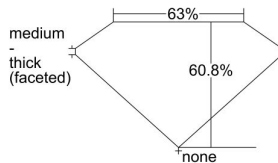

GIA®

FACSIMILE

GIA REPORT 5222549701

Verify this report at GIA.edu

GIA NATURAL DIAMOND DOSSIER®

August 15, 2022
GIA Report Number 5222549701
Shape and Cutting Style ..... Heart Brilliant
Measurements ..... 5.36 x 6.23 x 3.79 mm

GRADING RESULTS

Carat Weight ..... 0.72 carat
Color Grade ..... D
Clarity Grade VVS2

ADDITIONAL GRADING INFORMATION

Polish ..... Excellent
Symmetry ..... Very Good
Fluorescence ..... Medium Blue
Clarity Characteristics..... Needle, Pinpoint, Indented Natural,
Surface Graining

Inscription(s): GIA 5222549701

PROPORTIONS

Profile not to actual proportions

GRADING SCALES

GIA COLOR SCALE		GIA CLARITY SCALE			
COLORLESS	D	VERY VERY SLIGHTLY INCLUDED	FLAWLESS		
	E		INTERNALLY FLAWLESS		
	F	VERY SLIGHTLY INCLUDED	VVS₁		
	G		VVS₂		
	H		VS₁		
	NEAR COLORLESS	I	SLIGHTLY INCLUDED	VS₂	
		J		SI₁	
		FAINT	K	INCLUDED	SI₂
			L		I₁
			M		I₂
N			I₃		
VERT LIGHT	O	LIGHT			
	P				
	Q				
	R				
	S				
	T				
LIGHT	U				
	V				
	W				
	X				
Y					
Z