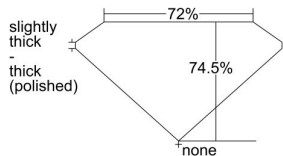

GIA®

FACSIMILE

GIA REPORT 5222553730

Verify this report at GIA.edu

GIA NATURAL DIAMOND DOSSIER®

August 24, 2022
GIA Report Number 5222553730
Shape and Cutting Style ..... **Square Modified Brilliant**
Measurements ..... 5.00 x 4.85 x 3.62 mm

GRADING RESULTS

Carat Weight ..... 0.73 carat
Color Grade I
Clarity Grade VS1

ADDITIONAL GRADING INFORMATION

Polish ..... Very Good
Symmetry ..... Very Good
Fluorescence ..... None
Clarity Characteristics ..... Cloud, Pinpoint
Inscription(s): GIA 5222553730

PROPORTIONS

Profile not to actual proportions

GRADING SCALES

GIA COLOR SCALE		GIA CLARITY SCALE			
COLORLESS	D	VERY VERY SLIGHTLY INCLUDED	FLAWLESS		
	E		INTERNALLY FLAWLESS		
	F	VERY SLIGHTLY INCLUDED	VVS₁		
	G		VVS₂		
	H		VS₁		
	NEAR COLORLESS	I	SLIGHTLY INCLUDED	VS₂	
		J		SI₁	
		FAINT	K	INCLUDED	SI₂
			L		I₁
			M		I₂
VERT LIGHT	N	INCLUDED	I₃		
	O				
	P				
	Q				
	R				
LIGHT	S				
	T				
	U				
	V				
	W				
	X				
	Y				
	Z