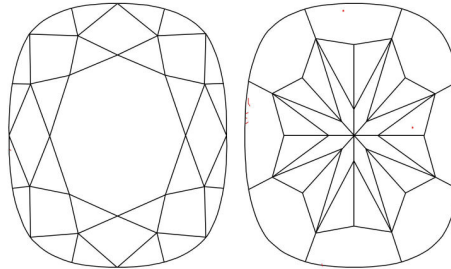

GIA NATURAL DIAMOND GRADING REPORT

July 28, 2022  
 GIA Report Number ..... 5222563787  
 Shape and Cutting Style ..... Cushion Modified Brilliant  
 Measurements ..... 5.96 x 5.33 x 3.71 mm

GRADING RESULTS

Carat Weight ..... 1.01 carat  
 Color Grade ..... G  
 Clarity Grade ..... VVS1

ADDITIONAL GRADING INFORMATION

Polish ..... Excellent  
 Symmetry ..... Excellent  
 Fluorescence ..... Faint  
 Inscription(s): GIA 5222563787  
**Comments:** Surface graining is not shown.

PROPORTIONS

Profile not to actual proportions

CLARITY CHARACTERISTICS

KEY TO SYMBOLS\*

- Pinpoint
- ~ Feather

\* Red symbols denote internal characteristics (inclusions). Green or black symbols denote external characteristics (blemishes). Diagram is an approximate representation of the diamond, and symbols shown indicate type, position, and approximate size of clarity characteristics. All clarity characteristics may not be shown. Details of finish are not shown.