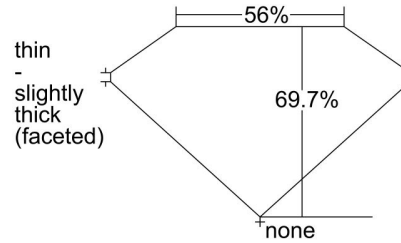

GIA NATURAL DIAMOND GRADING REPORT

July 28, 2022  
 GIA Report Number ..... 5222563787  
 Shape and Cutting Style ..... Cushion Modified Brilliant  
 Measurements ..... 5.96 x 5.33 x 3.71 mm

GRADING RESULTS

Carat Weight ..... 1.01 carat  
 Color Grade ..... G  
 Clarity Grade ..... VVS1

ADDITIONAL GRADING INFORMATION

Polish ..... Excellent  
 Symmetry ..... Excellent  
 Fluorescence ..... Faint  
 Inscription(s): GIA 5222563787  
**Comments:** Surface graining is not shown.

PROPORTIONS

Profile not to actual proportions

CLARITY CHARACTERISTICS

KEY TO SYMBOLS\*

- Pinpoint
- ~ Feather

\* Red symbols denote internal characteristics (inclusions). Green or black symbols denote external characteristics (blemishes). Diagram is an approximate representation of the diamond, and symbols shown indicate type, position, and approximate size of clarity characteristics. All clarity characteristics may not be shown. Details of finish are not shown.