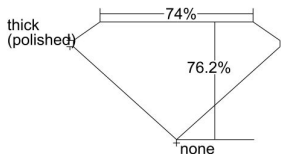

GIA®

FACSIMILE

GIA REPORT 5222564646

Verify this report at GIA.edu

GIA NATURAL DIAMOND DOSSIER®

July 28, 2022
GIA Report Number 5222564646
Shape and Cutting Style ..... Square Modified Brilliant
Measurements ..... 4.79 x 4.70 x 3.58 mm

GRADING RESULTS

Carat Weight ..... 0.70 carat
Color Grade ..... F
Clarity Grade VVS2

ADDITIONAL GRADING INFORMATION

Polish ..... Excellent
Symmetry ..... Very Good
Fluorescence ..... None
Clarity Characteristics ..... Pinpoint, Cloud, Feather
Inscription(s): GIA 5222564646

PROPORTIONS

Profile not to actual proportions

GRADING SCALES

GIA COLOR SCALE		GIA CLARITY SCALE			
COLORLESS	D	VERY VERY SLIGHTLY INCLUDED	FLAWLESS		
	E		INTERNALLY FLAWLESS		
	F		VVS₁		
	NEAR COLORLESS	G	VERY SLIGHTLY INCLUDED	VVS₂	
		H		VS₁	
		FAINT	I	SLIGHTLY INCLUDED	VS₂
			J		SI₁
			K	SI₂	
	LIGHT	L	INCLUDED	I₁	
		M		I₂	
N		I₃			
O					
P					
Q					
R