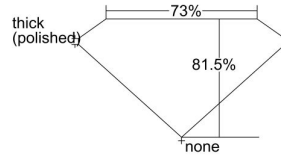

GIA®

FACSIMILE

GIA REPORT 5222565247

Verify this report at GIA.edu

GIA NATURAL DIAMOND DOSSIER®

July 29, 2022
GIA Report Number 5222565247
Shape and Cutting Style ..... Square Modified Brilliant
Measurements ..... 4.70 x 4.68 x 3.81 mm

GRADING RESULTS

Carat Weight ..... 0.71 carat
Color Grade ..... D
Clarity Grade VS1

ADDITIONAL GRADING INFORMATION

Polish ..... Excellent
Symmetry ..... Very Good
Fluorescence ..... Faint
Clarity Characteristics ..... Crystal
Inscription(s): GIA 5222565247

PROPORTIONS

Profile not to actual proportions

GRADING SCALES

GIA COLOR SCALE		GIA CLARITY SCALE			
COLORLESS	D	VERY VERY SLIGHTLY INCLUDED	FLAWLESS		
	E		INTERNALLY FLAWLESS		
	F	VERY SLIGHTLY INCLUDED	VVS₁		
	G		VVS₂		
	H		VS₁		
	NEAR COLORLESS	I	SLIGHTLY INCLUDED	VS₂	
		J		SI₁	
		FAINT	K	INCLUDED	SI₂
			L		I₁
			M		I₂
VERT LIGHT	N	INCLUDED	I₃		
	O				
	P				
	Q				
	R				
	S				
	T				
LIGHT	U				
	V				
	W				
	X				
Y					
Z