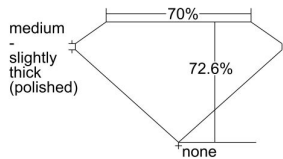

GIA®

FACSIMILE

GIA REPORT 5222582819

Verify this report at GIA.edu

GIA NATURAL DIAMOND DOSSIER®

August 09, 2022
GIA Report Number 5222582819
Shape and Cutting Style ..... Square Modified Brilliant
Measurements ..... 3.83 x 3.78 x 2.74 mm

GRADING RESULTS

Carat Weight ..... 0.31 carat
Color Grade ..... E
Clarity Grade SI2

ADDITIONAL GRADING INFORMATION

Polish ..... Excellent
Symmetry ..... Very Good
Fluorescence ..... None
Clarity Characteristics ..... Crystal
Inscription(s): GIA 5222582819

PROPORTIONS

Profile not to actual proportions

GRADING SCALES

GIA COLOR SCALE		GIA CLARITY SCALE			
COLORLESS	D	VERY VERY SLIGHTLY INCLUDED	FLAWLESS		
	E		INTERNALLY FLAWLESS		
	F		VVS₁		
	G		VVS₂		
	NEAR COLORLESS	H	VERY SLIGHTLY INCLUDED	VS₁	
		I		VS₂	
		FAINT	J	SLIGHTLY INCLUDED	SI₁
			K		SI₂
	L		INCLUDED		I₁
	M			I₂	
N	I₃				
VERT LIGHT	O				
	P				
	Q				
	R				
	LIGHT	S			
		T			
		U			
		V			
	W				
	X				
	Y				
	Z