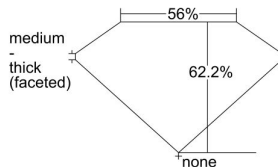

GIA®

FACSIMILE

GIA REPORT 5222787583

Verify this report at GIA.edu

GIA NATURAL DIAMOND DOSSIER®

September 25, 2023
GIA Report Number 5222787583
Shape and Cutting Style ..... Heart Brilliant
Measurements ..... 5.16 x 6.21 x 3.86 mm

GRADING RESULTS

Carat Weight ..... 0.74 carat
Color Grade ..... E
Clarity Grade VVS2

ADDITIONAL GRADING INFORMATION

Polish ..... Very Good
Symmetry ..... Very Good
Fluorescence ..... Medium Blue
Clarity Characteristics ..... Pinpoint
Inscription(s): GIA 5222787583

PROPORTIONS

Profile not to actual proportions

GRADING SCALES

GIA COLOR SCALE		GIA CLARITY SCALE			
COLORLESS	D	VERY VERY SLIGHTLY INCLUDED	FLAWLESS		
	E		INTERNALLY FLAWLESS		
	F	VERY SLIGHTLY INCLUDED	VVS₁		
	G		VVS₂		
	H		VS₁		
	NEAR COLORLESS	I	SLIGHTLY INCLUDED	VS₂	
		J		SI₁	
		FAINT	K	INCLUDED	SI₂
			L		I₁
			M		I₂
VERT LIGHT	N	LIGHT	I₃		
	O				
	P				
	Q				
	R