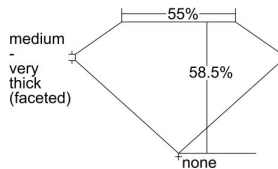

GIA®

FACSIMILE

GIA REPORT 5222787648

Verify this report at GIA.edu

GIA NATURAL DIAMOND DOSSIER®

September 25, 2023
GIA Report Number 5222787648
Shape and Cutting Style ..... Heart Brilliant
Measurements ..... 5.52 x 6.46 x 3.78 mm

GRADING RESULTS

Carat Weight ..... 0.80 carat
Color Grade ..... D
Clarity Grade VS2

ADDITIONAL GRADING INFORMATION

Polish ..... Excellent
Symmetry ..... Very Good
Fluorescence ..... None
Clarity Characteristics ..... Crystal, Cloud
Inscription(s): GIA 5222787648

PROPORTIONS

Profile not to actual proportions

GRADING SCALES

GIA COLOR SCALE		GIA CLARITY SCALE	
COLORLESS	D	VERY VERY SLIGHTLY INCLUDED	FLAWLESS
	E		INTERNALLY FLAWLESS
	F		VVS₁
	G		VVS₂
	H		VS₁
	I		VS₂
	J		SI₁
	K		SI₂
	L		I₁
	M		I₂
NEAR COLORLESS	N	SLIGHTLY INCLUDED	I₃
	O		
	P		
	Q		
FAINT	R		
	S		
	T		
	U		
VERT LIGHT	V		
	W		
	X		
	Y		
LIGHT	Z