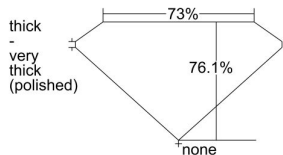

GIA®

FACSIMILE

GIA REPORT 5231265148

Verify this report at GIA.edu

GIA NATURAL DIAMOND DOSSIER®

April 23, 2024
GIA Report Number 5231265148
Shape and Cutting Style ..... Square Modified Brilliant
Measurements ..... 5.00 x 4.81 x 3.66 mm

GRADING RESULTS

Carat Weight ..... 0.70 carat
Color Grade ..... E
Clarity Grade VVS2

ADDITIONAL GRADING INFORMATION

Polish ..... Excellent
Symmetry ..... Very Good
Fluorescence ..... Faint
Clarity Characteristics ..... Pinpoint
Inscription(s): GIA 5231265148

PROPORTIONS

Profile not to actual proportions

GRADING SCALES

GIA COLOR SCALE		GIA CLARITY SCALE			
COLORLESS	D	VERY VERY SLIGHTLY INCLUDED	FLAWLESS		
	E		INTERNALLY FLAWLESS		
	F	VERY SLIGHTLY INCLUDED	VVS₁		
	G		VVS₂		
	H		VS₁		
	NEAR COLORLESS	I	SLIGHTLY INCLUDED	VS₂	
		J		SI₁	
		FAINT	K	INCLUDED	SI₂
			L		I₁
			M		I₂
VERY LIGHT	N	LIGHT	I₃		
	O				
	P				
	Q				
	R