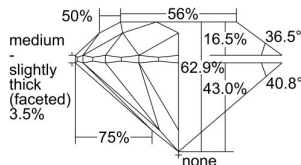

GIA®

FACSIMILE

GIA REPORT 5231278999

Verify this report at GIA.edu

GIA NATURAL DIAMOND DOSSIER®

May 07, 2024
GIA Report Number 5231278999
Shape and Cutting Style ..... Round Brilliant
Measurements ..... 5.90 - 5.93 x 3.72 mm

GRADING RESULTS

Carat Weight ..... 0.80 carat
Color Grade ..... G
Clarity Grade VS1
Cut Grade ..... Excellent

ADDITIONAL GRADING INFORMATION

Polish ..... Excellent
Symmetry ..... Excellent
Fluorescence ..... Medium Blue
Clarity Characteristics..... Crystal, Cloud, Pinpoint
Inscription(s): GIA 5231278999

PROPORTIONS

Profile to actual proportions

GRADING SCALES

GIA COLOR SCALE	GIA CLARITY SCALE	GIA CUT SCALE	
D	FLAWLESS	EXCELLENT	
E	INTERNALLY FLAWLESS		
F		VVS₁	VERY GOOD
G	VVS₂		
H	VS₁	GOOD	
I	VS₂		
J	SI₁	FAIR	
K	SI₂		
L	I₁	POOR	
M	I₂		
N	I₃		
O			
P			
Q			
R			
S			
T			
U			
V			
W			
X			
Y			
Z