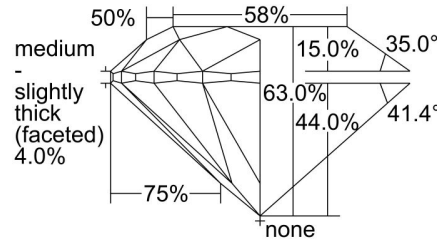

GIA NATURAL DIAMOND GRADING REPORT

May 09, 2024  
 GIA Report Number ..... 5231280343  
 Shape and Cutting Style ..... Round Brilliant  
 Measurements ..... 7.07 - 7.12 x 4.47 mm

GRADING RESULTS

Carat Weight ..... 1.40 carat  
 Color Grade ..... M  
 Clarity Grade ..... VS1  
 Cut Grade ..... Excellent

PROPORTIONS

Profile to actual proportions

CLARITY CHARACTERISTICS

KEY TO SYMBOLS\*

-  Feather
-  Natural
-  Cloud
-  Pinpoint
-  Indented Natural

\* Red symbols denote internal characteristics (inclusions). Green or black symbols denote external characteristics (blemishes). Diagram is an approximate representation of the diamond, and symbols shown indicate type, position, and approximate size of clarity characteristics. All clarity characteristics may not be shown. Details of finish are not shown.